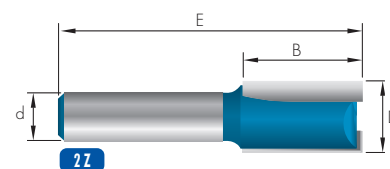

							FRC1
	Z	D	B	d	A	E	€
FRC10300	1Z	3,0	8,0	8,0	32,0	51,0	27,66
FRC10400	1Z	4,0	8,0	8,0	33,6	51,0	27,66
FRC10500	1Z	5,0	12,5	8,0	29,7	51,0	29,75
FRC10600	2Z	6,0	16,0	8,0	-	48,0	29,75
FRC10800	2Z	8,0	20,0	8,0	-	51,0	30,88
FRC11000	2Z	10,0	20,0	8,0	-	51,0	30,88
FRC11200	2Z	12,0	20,0	8,0	-	51,0	33,12

FRAISE À DÉFONCER AVEC COUPE AU CENTRE

CARBURE

1Z

2Z

Réf. FRC2

Réf. FRC21400

							FRC2
	Z	D	B	d	A	E	€
FRC20300	1Z	3,0	11,0	8,0	29,0	51,0	24,06
FRC20400	2Z	4,0	11,0	8,0	-	51,2	24,06
FRC20500	2Z	5,0	11,0	8,0	-	51,2	25,87
FRC20600	2Z	6,0	19,5	8,0	-	51,0	25,87
FRC20760	2Z	7,6	21,0	8,0	-	58,0	25,87
FRC20800	2Z	8,0	20,0	8,0	-	51,0	25,87
FRC21000	2Z	10,0	20,0	8,0	-	51,0	26,85
FRC21200	2Z	12,0	20,0	8,0	-	51,0	28,80
FRC21400	2Z	14,0	20,0	8,0	-	51,0	30,93
FRC21600	2Z	16,0	20,0	8,0	-	51,0	33,30
FRC21800	2Z	18,0	20,0	8,0	-	51,0	34,56
FRC22000	2Z	20,0	20,0	8,0	-	51,0	37,53
FRC22200	2Z	22,0	25,0	8,0	-	56,0	38,99
FRC22400	2Z	24,0	10,0	8,0	-	42,5	40,02