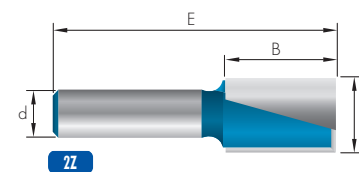

							FRC1
	Z	D	B	d	A	E	€
FRC10300	1Z	3,0	8,0	8,0	32,0	51,0	27,66
FRC10400	1Z	4,0	8,0	8,0	33,6	51,0	27,66
FRC10500	1Z	5,0	12,5	8,0	29,7	51,0	29,75
FRC10600	2Z	6,0	16,0	8,0	-	48,0	29,75
FRC10800	2Z	8,0	20,0	8,0	-	51,0	30,88
FRC11000	2Z	10,0	20,0	8,0	-	51,0	30,88
FRC11200	2Z	12,0	20,0	8,0	-	51,0	33,12

FRAISE À DÉFONCER AVEC COUPE AU CENTRE

CARBURE

1Z

2Z

Réf. FRC2

Réf. FRC21400

							FRC2
	Z	D	B	d	A	E	€
FRC20300	1Z	3,0	11,0	8,0	29,0	51,0	24,06
FRC20400	2Z	4,0	11,0	8,0	-	51,2	24,06
FRC20500	2Z	5,0	11,0	8,0	-	51,2	25,87
FRC20600	2Z	6,0	19,5	8,0	-	51,0	25,87
FRC20760	2Z	7,6	21,0	8,0	-	58,0	25,87
FRC20800	2Z	8,0	20,0	8,0	-	51,0	25,87
FRC21000	2Z	10,0	20,0	8,0	-	51,0	26,85
FRC21200	2Z	12,0	20,0	8,0	-	51,0	28,80
FRC21400	2Z	14,0	20,0	8,0	-	51,0	30,93
FRC21600	2Z	16,0	20,0	8,0	-	51,0	33,30
FRC21800	2Z	18,0	20,0	8,0	-	51,0	34,56
FRC22000	2Z	20,0	20,0	8,0	-	51,0	37,53
FRC22200	2Z	22,0	25,0	8,0	-	56,0	38,99
FRC22400	2Z	24,0	10,0	8,0	-	42,5	40,02